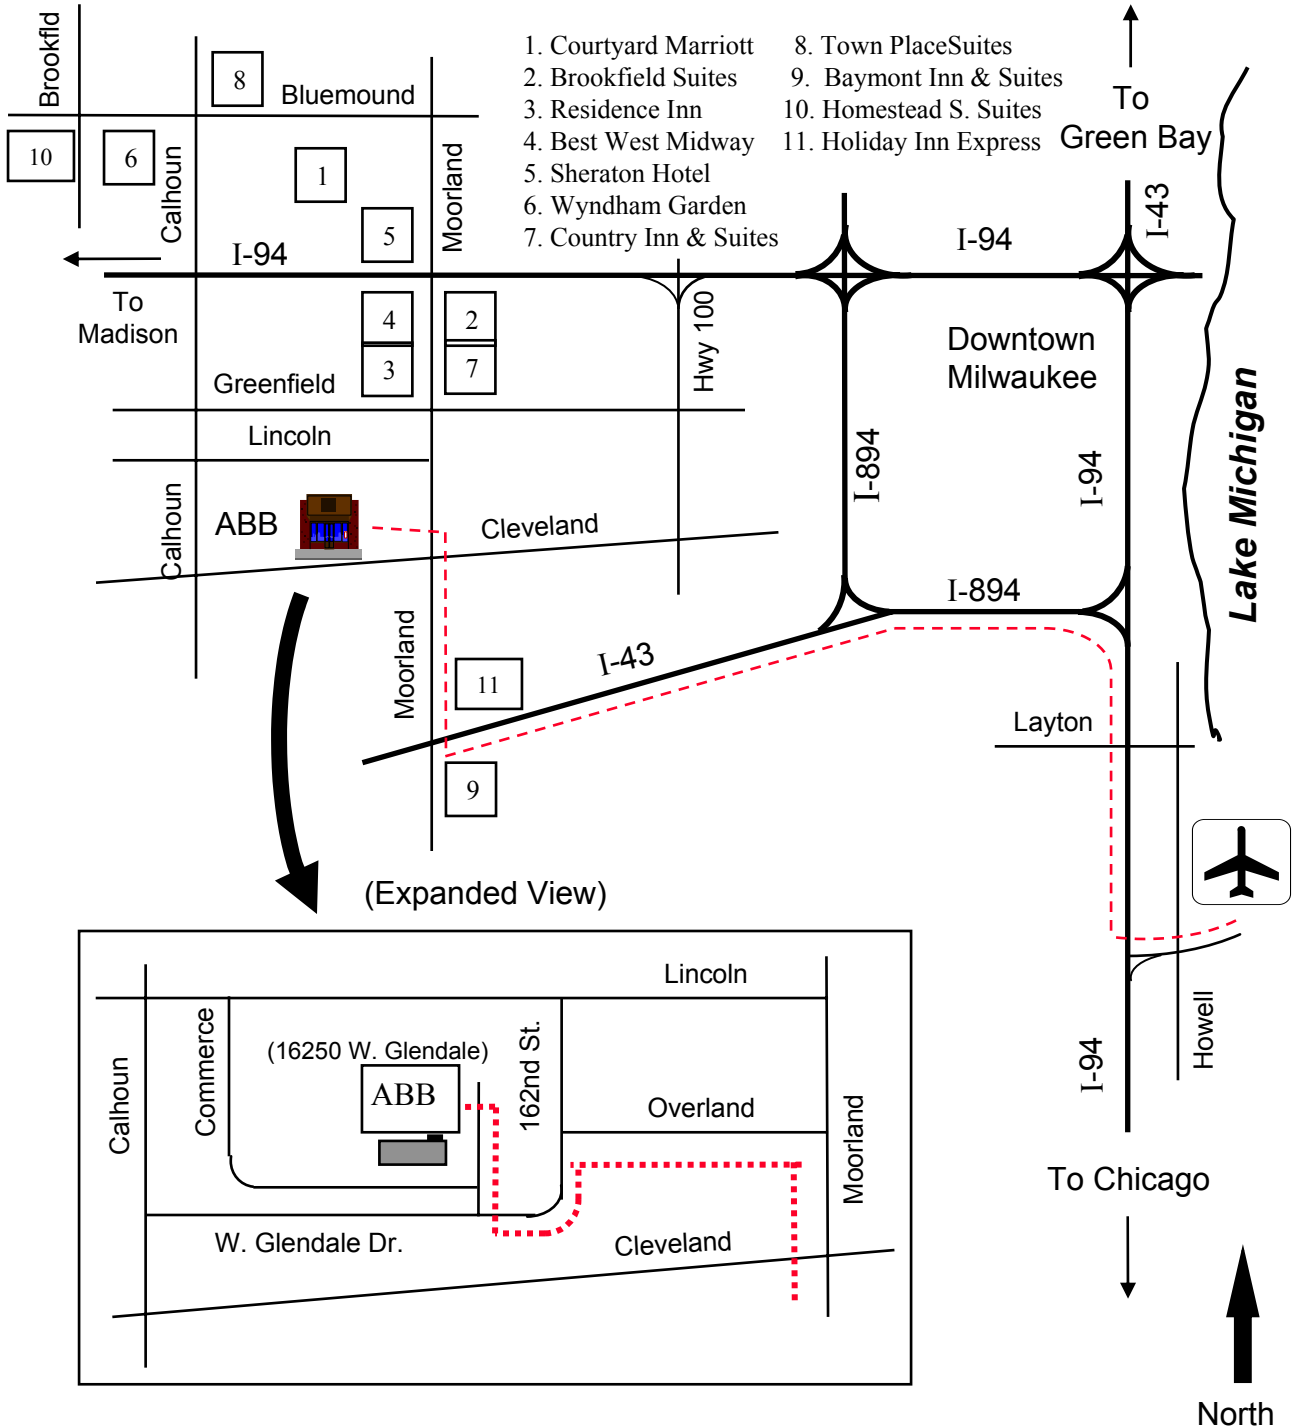

Directions to ABB New Berlin Training Center

From the Airport, take I-94 North - stay in the left lane to turn onto I-894 West to bypass Milwaukee. Follow I-894 West about 5 miles (8.5 km) to I-43 South (to Beloit). Go about 4 miles (7 km) to Moorland Road. Turn right on Moorland and travel 3.5 miles (6 km) to Overland (or go one block further to Lincoln Ave.) Turn left (West) into the New Berlin Industrial Park at Overland (or on Lincoln). Turn left at 162nd Street and go South following the curve to the West, where the road name changes to W. Glendale Drive. Take the first right past the curve. Follow the signs for "Visitors" and enter at the "Visitors Entrance" (Front Lobby of the Blue Building.)

Hotel Information

ABB recommends the following hotels located in New Berlin and Brookfield. They are approximately 5-15 minutes driving distance from the Training Center. Complimentary shuttle service offered by hotels, needs to be arranged with the hotel and prior to your arrival. Mention that you are attending an ABB school. Some hotels listed offer discounted, corporate or ABB rates.

Best Western Midway Hotel

1005 S. Moorland Road

(262) 786-9540

-Complimentary shuttle service to/from airport & ABB

Towne Place Suites

600 N. Calhoun Road

(262) 784-8450

(Does NOT have a shuttle service)

(Does NOT have a shuttle service)

Brookfield Suites

1200 S. Moorland Road

(800) 444-6404

-Contact them about shuttle service to/from airport

(does not provide service to ABB)

Homestead Studio Suites

325 N. Brookfield Road