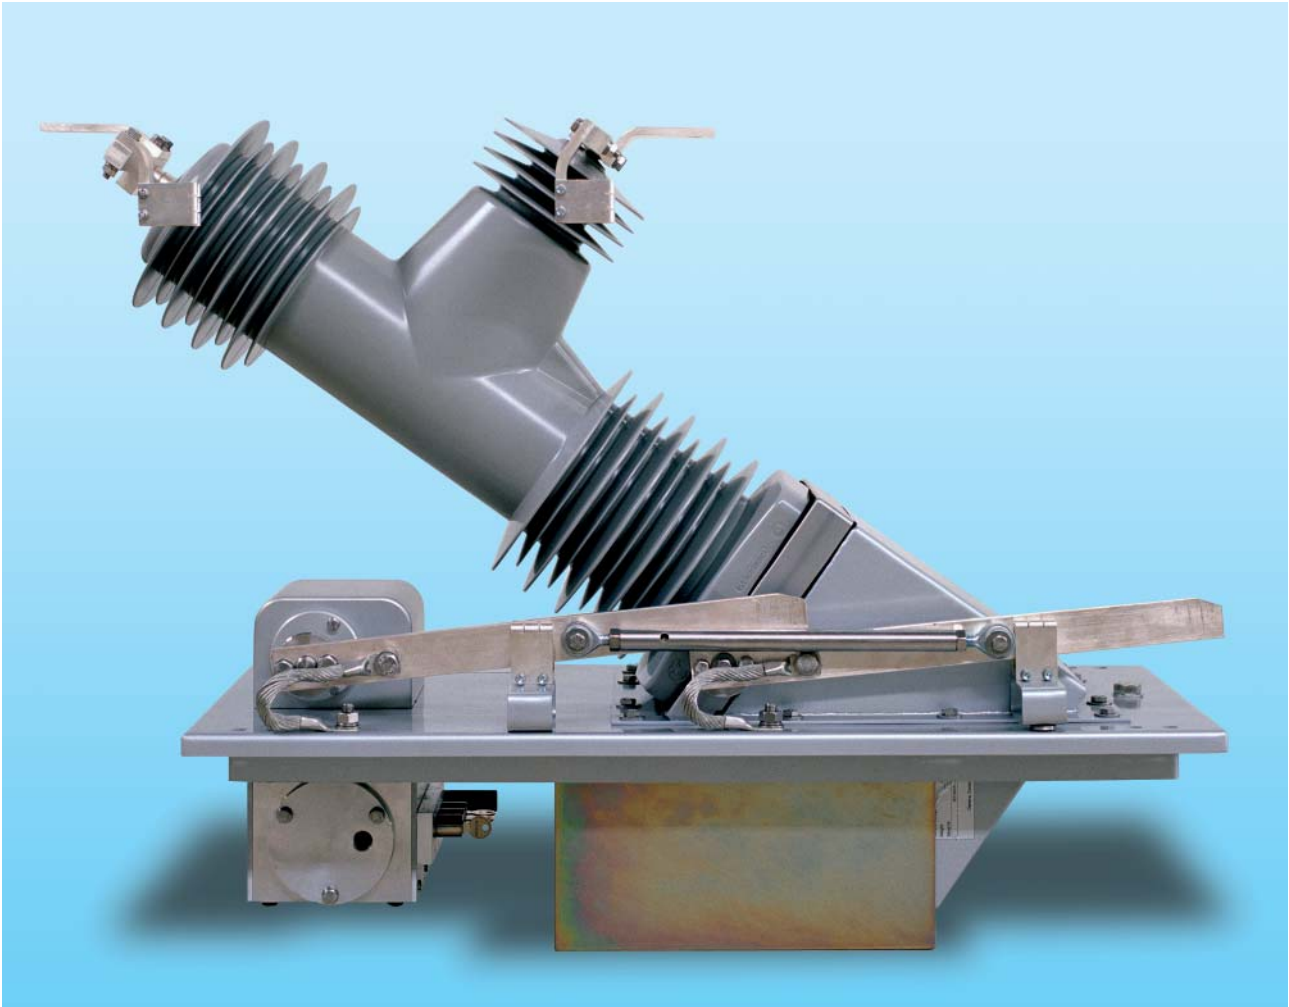

Rolling Stock AC Vacuum Circuit Breaker ACTrac

Single pole vacuum circuit breaker for rolling stock applications
17.5 / 27.5 kV – 170 kV BIL – 1000 A – 20...25 kA – 16.7 / 50...60 Hz

ABB